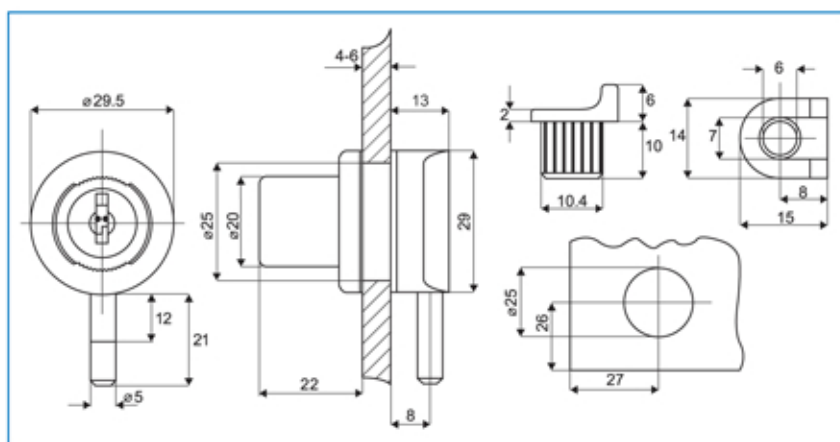

MODEL #910

Finish

Chrome plated # 14.09.108

Application

Glass hinged doors 4-6 mm
Bore $\varnothing$ 25 mm

Accessories for one set

1 cylinder lock
5 washer (plastic & rubber)
2 metal keys, double entry

Function

Turn key 180° to lock or unlock
- w/click sound

Vallensbækvej 55 - 2605 Brøndby
Tlf. : 43 96 51 00 - Fax: 43 96 42 40
porsa@porsa.dk