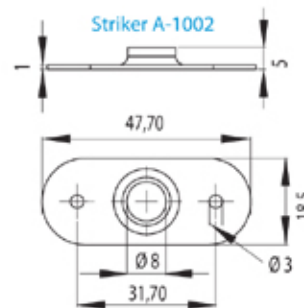

PUSH LOCK No. 1003 "MIC"

Nickel plated
Brass plated
Black anodized

Application
Sliding doors

Accessories for one set

1 lock
1 rosette
2 keys

Function

To open: turn key

To close: push cylinder

Special model available with
security action i.e. lock can not
be pushed/closed without
inserting and turning the key

Vallensbækvej 55 - 2605 Brøndby
Tlf. : 43 96 51 00 - Fax: 43 96 42 40
porsa@porsa.dk