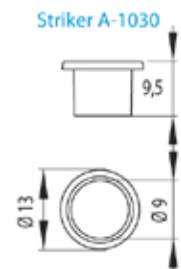

PUSH LOCK No. 1003 "MIC"

Nickel plated
Brass plated
Black anodized

Application
Sliding doors

Accessories for one set

1 lock
1 rosette
2 keys

Function

To open: turn key

To close: push cylinder

Special model available with
security action i.e. lock can not
be pushed/closed without
inserting and turning the key

Vallensbækvej 55 - 2605 Brøndby
Tlf. : 43 96 51 00 - Fax: 43 96 42 40
porsa@porsa.dk