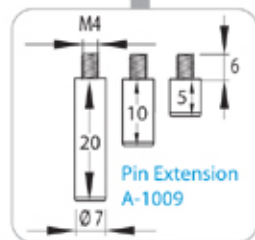

PUSH LOCK No. 1003 "MIC"

Nickel plated
Brass plated
Black anodized

Application
Sliding doors

Accessories for one set

1 lock
1 rosette
2 keys

Function

To open: turn key

To close: push cylinder

Special model available with
security action i.e. lock can not
be pushed/closed without
inserting and turning the key

Vallensbækvej 55 - 2605 Brøndby
Tlf. : 43 96 51 00 - Fax: 43 96 42 40
porsa@porsa.dk