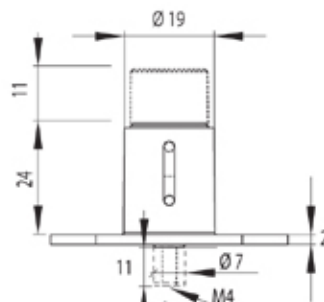

PUSH LOCK No. 1003 "MIC"

Nickel plated
Brass plated
Black anodized

Application
Sliding doors

Accessories for one set

1 lock
1 rosette
2 keys

Function

To open: turn key

To close: push cylinder

Special model available with
security action i.e. lock can not
be pushed/closed without
inserting and turning the key

Vallensbækvej 55 - 2605 Brøndby
Tlf. : 43 96 51 00 - Fax: 43 96 42 40
porsa@porsa.dk