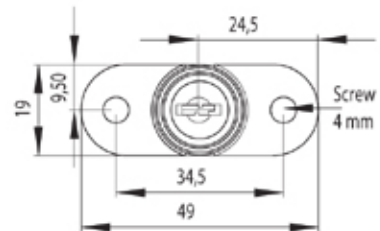

PUSH LOCK No. 1003 "MIC"

Nickel plated
Brass plated
Black anodized

Application
Sliding doors

Accessories for one set

1 lock
1 rosette
2 keys

Function

To open: turn key

To close: push cylinder

Special model available with
security action i.e. lock can not
be pushed/closed without
inserting and turning the key

Vallensbækvej 55 - 2605 Brøndby
Tlf. : 43 96 51 00 - Fax: 43 96 42 40
porsa@porsa.dk